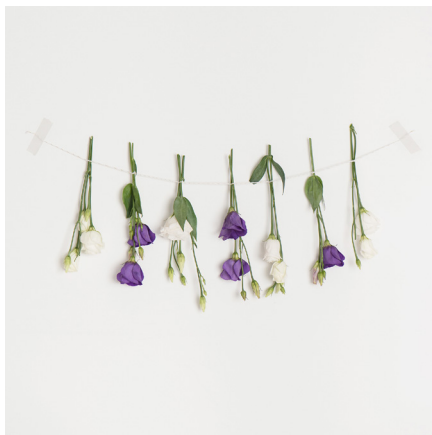

Terms and Conditions apply, copyright @ Suzanne Paap, BloomInspiration.

Bloominspiration is part of [zinnenprkkelend]® www.bloominspiration.com | info@bloominspiration.com