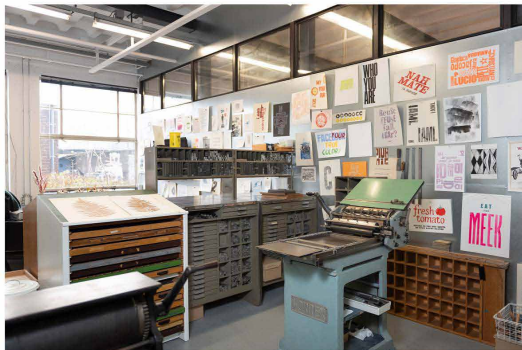

Letterpers – Stadsatelier-3.jpg